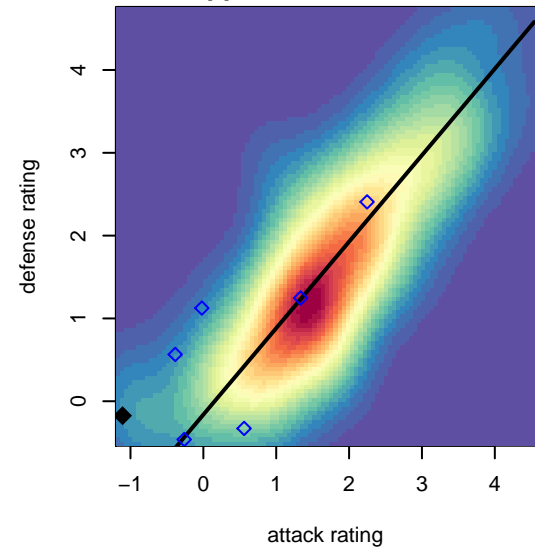

Cascade Rush Steelheaders G99

Cascade Rush FC
 , OR
 G99 total strength=614
 attack=0.33 defense=0.84

alt names used:
 CASCADE RUSH FC STEELHEADERS (OR)
 Rush Steelheaders

Venues played:
 2014 Rogue Memorial GU14
 2014 Bend Premier Cup U15G SILVER U15

**attack and defense variance (black dot)
relative to other teams
and top 10 in region**

**attack and defense rating
relative to others at age
and all opponents in last 13 months**

**attack and defense rating
relative to others at age
and all opponents in last 13 months**

Performance relative to 13 month average

Performance relative to 13 month average

Distribution of opponents
 Red = Lose zone, Blue = Win zone, Green = Even
 Black line separates win/loze zones

lot. A=Neither has attack advantage, B=Opponent has both attack and defense advantage, C=Opponent has both attack and defense disadvantage, D=Both have