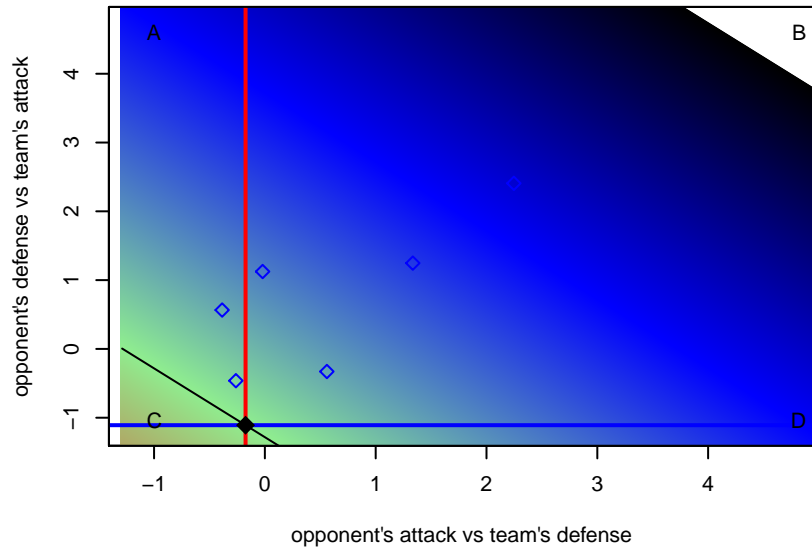

Cascade Rush Steelheaders G99

Cascade Rush FC
 , OR
 G99 total strength=614
 attack=0.33 defense=0.84

alt names used:
 CASCADE RUSH FC STEELHEADERS (OR)
 Rush Steelheaders

Venues played:
 2014 Rogue Memorial GU14
 2014 Bend Premier Cup U15G SILVER U15

**attack and defense variance (black dot)
relative to other teams
and top 10 in region**

**attack and defense rating
relative to others at age
and all opponents in last 13 months**

**attack and defense rating
relative to others at age
and all opponents in last 13 months**

Performance relative to 13 month average

Performance relative to 13 month average

Distribution of opponents
 Red = Lose zone, Blue = Win zone, Green = Even
 Black line separates win/loze zones

lot. A=Neither has attack advantage, B=Opponent has both attack and defense advantage, C=Opponent has both attack and defense disadvantage, D=Both have