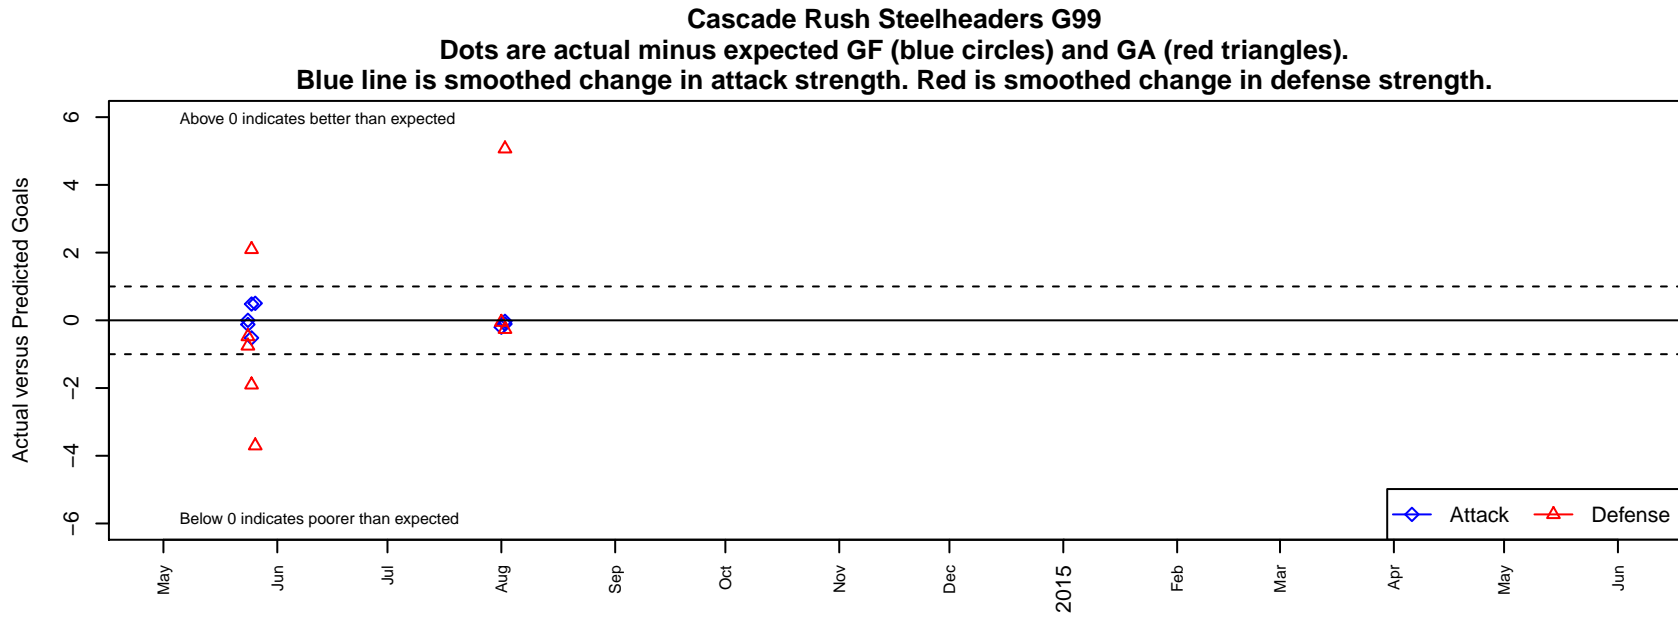

Cascade Rush Steelheaders G99

Cascade Rush FC
 , OR
 G99 total strength=614
 attack=0.33 defense=0.84

alt names used:
 CASCADE RUSH FC STEELHEADERS (OR)
 Rush Steelheaders

Venues played:
 2014 Rogue Memorial GU14
 2014 Bend Premier Cup U15G SILVER U15

**attack and defense variance (black dot)
relative to other teams
and top 10 in region**

**attack and defense rating
relative to others at age
and all opponents in last 13 months**

**attack and defense rating
relative to others at age
and all opponents in last 13 months**

Performance relative to 13 month average

Performance relative to 13 month average

Distribution of opponents
 Red = Lose zone, Blue = Win zone, Green = Even
 Black line separates win/loze zones

lot. A=Neither has attack advantage, B=Opponent has both attack and defense advantage, C=Opponent has both attack and defense disadvantage, D=Both have