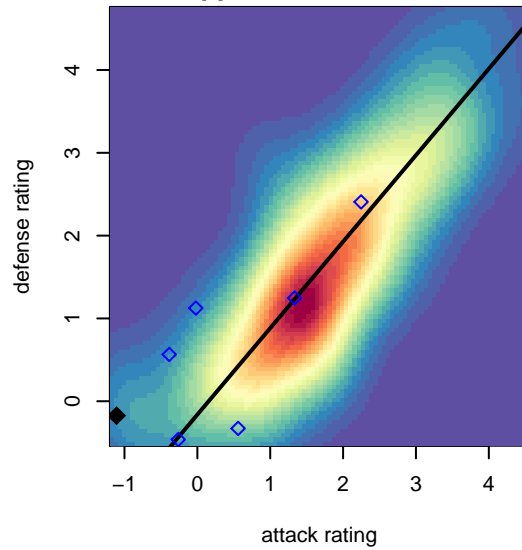

Cascade Rush Steelheaders G99

Cascade Rush FC
 , OR
 G99 total strength=614
 attack=0.33 defense=0.84

alt names used:
 CASCADE RUSH FC STEELHEADERS (OR)
 Rush Steelheaders

Venues played:
 2014 Rogue Memorial GU14
 2014 Bend Premier Cup U15G SILVER U15

**attack and defense variance (black dot)
relative to other teams
and top 10 in region**

**attack and defense rating
relative to others at age
and all opponents in last 13 months**

**attack and defense rating
relative to others at age
and all opponents in last 13 months**

Performance relative to 13 month average

Performance relative to 13 month average

Distribution of opponents
 Red = Lose zone, Blue = Win zone, Green = Even
 Black line separates win/loze zones

lot. A=Neither has attack advantage, B=Opponent has both attack and defense advantage, C=Opponent has both attack and defense disadvantage, D=Both have